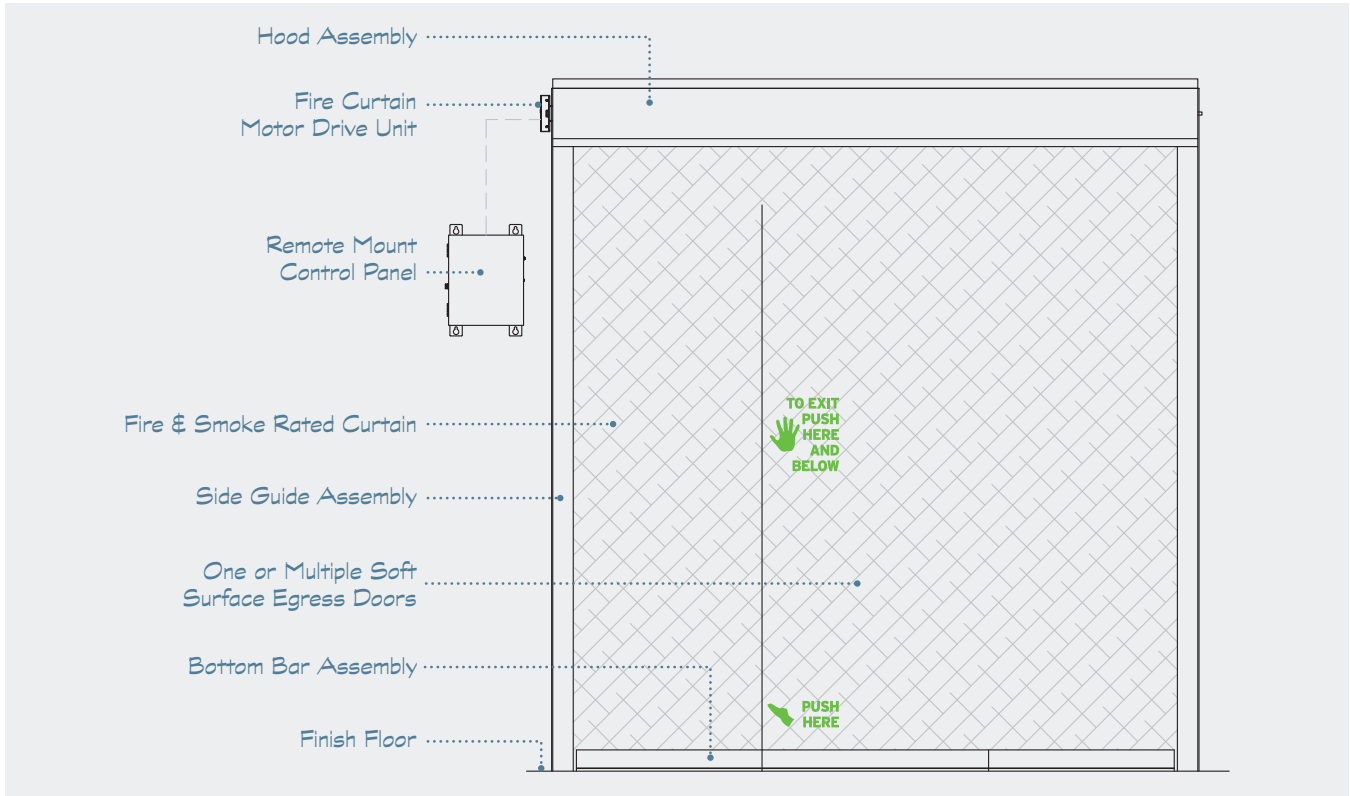

ADA compliant

Egress

Available with up to 8 complying swinging egress doors

Operation

Auto-Set® automatic resetting

Fail-Safe Design - automatic self-closing mechanism does not require power operation to self-close

Size

Widths to 60' and heights to 24'; for larger sizes and custom configurations consult the factory

Finishes (metal components only)

McKEON Sterling Gray

Powder Coat of any color as selected

Stainless Steel – No. 4 Polish or

No. 8 Mirror

This technology is the subject of US Patent Nos. 9,440,100; 10,145,174; 10,569,112; and 10,864,394; and has additional patents pending.

D200E

FIRE & SMOKE RATED CURTAIN SYSTEMS

The McKEON D200E side guide configuration, with a maximum of a 1/2" reveal, can be surface or flush mounted making it virtually invisible in any application.

MODEL	OPEN	SELF-CLOSE	EGRESS
D200E	Auto-Set® Power Operator	Fail-Safe Mechanical	1 Complying Swing Door
D202E - D208E*	Auto-Set® Power Operator	Fail-Safe Mechanical	2 to 8 Complying Swing Doors

*The last digit of the model number indicates the number of swing doors