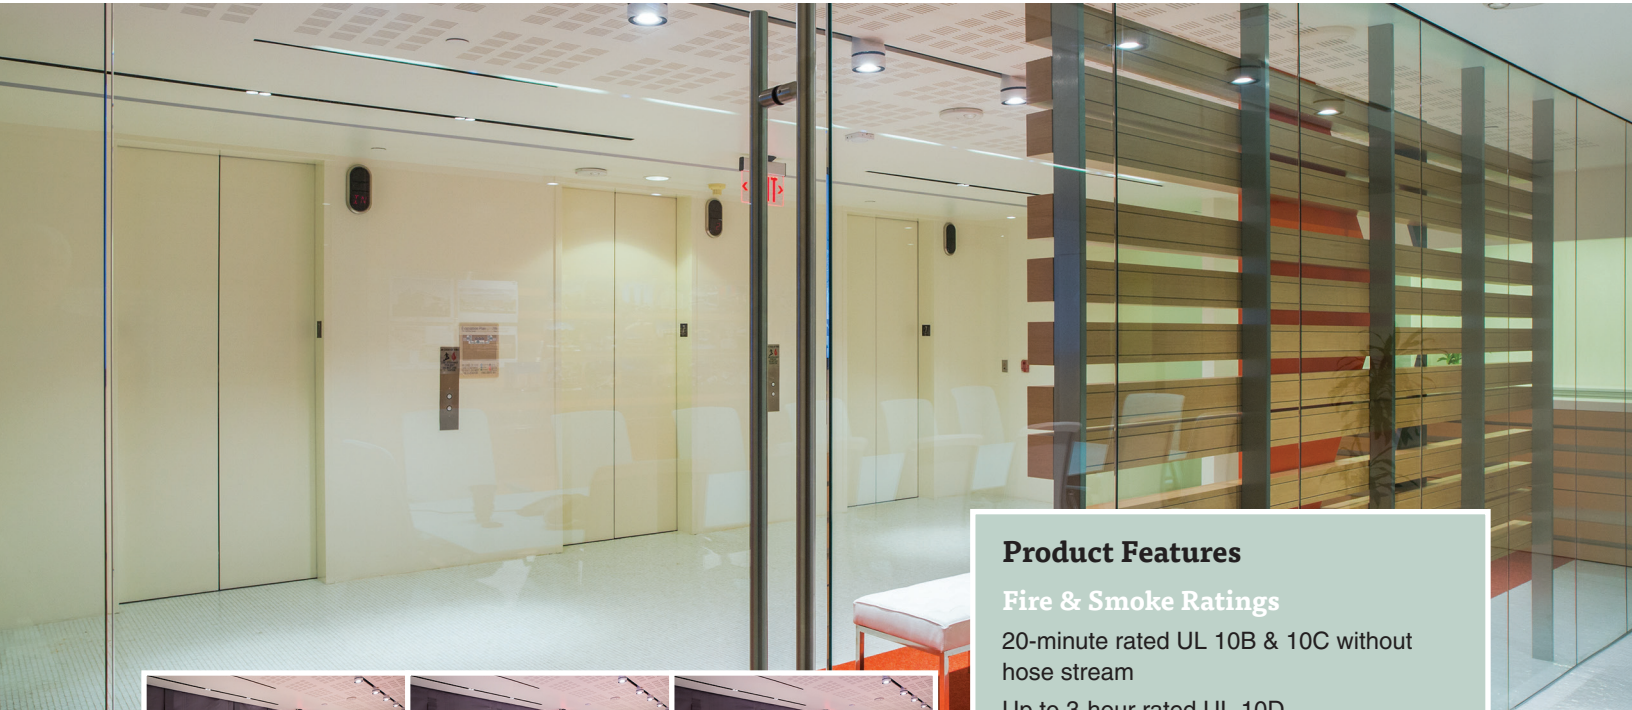

FIRE & SMOKE RATED CURTAIN SYSTEMS

FireFighter® Model D200E

Vertical Coiling Opening Protective with Egress

The D200E offers a patented and burn-tested egress feature that complies with exiting requirements of the building codes. The FireFighter D200E Series is the only protective curtain assembly on the market with a 20-minute rating UL10B and UL10C without hose stream, up to 3-hour UL 10D rating, UL 1784 smoke and draft rating and integral conforming swinging egress door(s). “The First Responder” is truly a first – going beyond where others leave off!

Product Features

Fire & Smoke Ratings

20-minute rated UL 10B & 10C without hose stream

Up to 3-hour rated UL 10D

UL 1784 tested and listed without an artificial bottom seal

Code Compliance

Code Compliance Research Report CCRR-0455

Size

Widths to 60' and heights to 24'; for larger sizes and custom configurations consult the factory

Finishes (metal components only)

McKEON Sterling Gray

Powder Coat of any color as selected

Stainless Steel – No. 4 Polish or