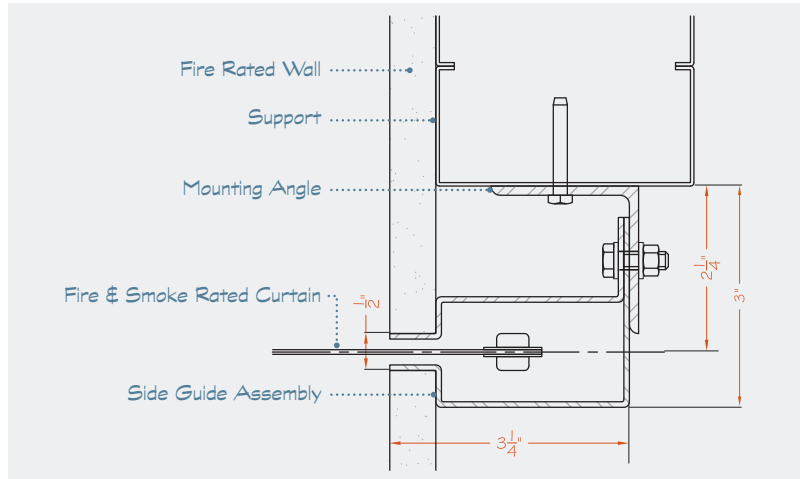

No. 8 Mirror

This technology is the subject of US Patent Nos. 9,440,100; 10,145,174; 10,569,112; and 10,864,394; and has additional patents pending.

D200E

FIRE & SMOKE RATED CURTAIN SYSTEMS

The McKEON D200E side guide configuration, with a maximum of a 1/2" reveal, can be surface or flush mounted making it virtually invisible in any application.

MODEL	OPEN	SELF-CLOSE	EGRESS
D200E	Auto-Set® Power Operator	Fail-Safe Mechanical	1 Complying Swing Door
D202E - D208E*	Auto-Set® Power Operator	Fail-Safe Mechanical	2 to 8 Complying Swing Doors

*The last digit of the model number indicates the number of swing doors